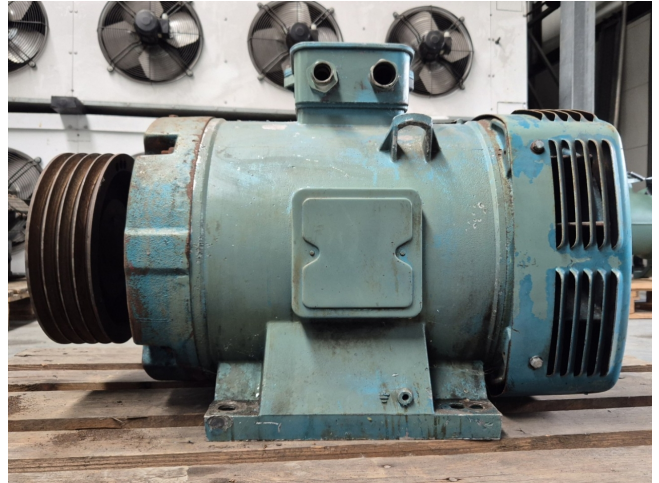

Leroy Somer P 225 M-4

Specifications

Марка	Leroy Somer
тип	P 225 M-4
kW	55
RPM	1460
Size & Weight	800x420x520 mm (LxWxH) & 240 kg
50 Hz / 60 Hz	50 Hz
Stock	1

Description

Used Leroy Somer P 225 M-4

Used Leroy Somer P 225 M-4 electric motor with the following specifications: 50 Hz - 55 kW - 1460 RPM.